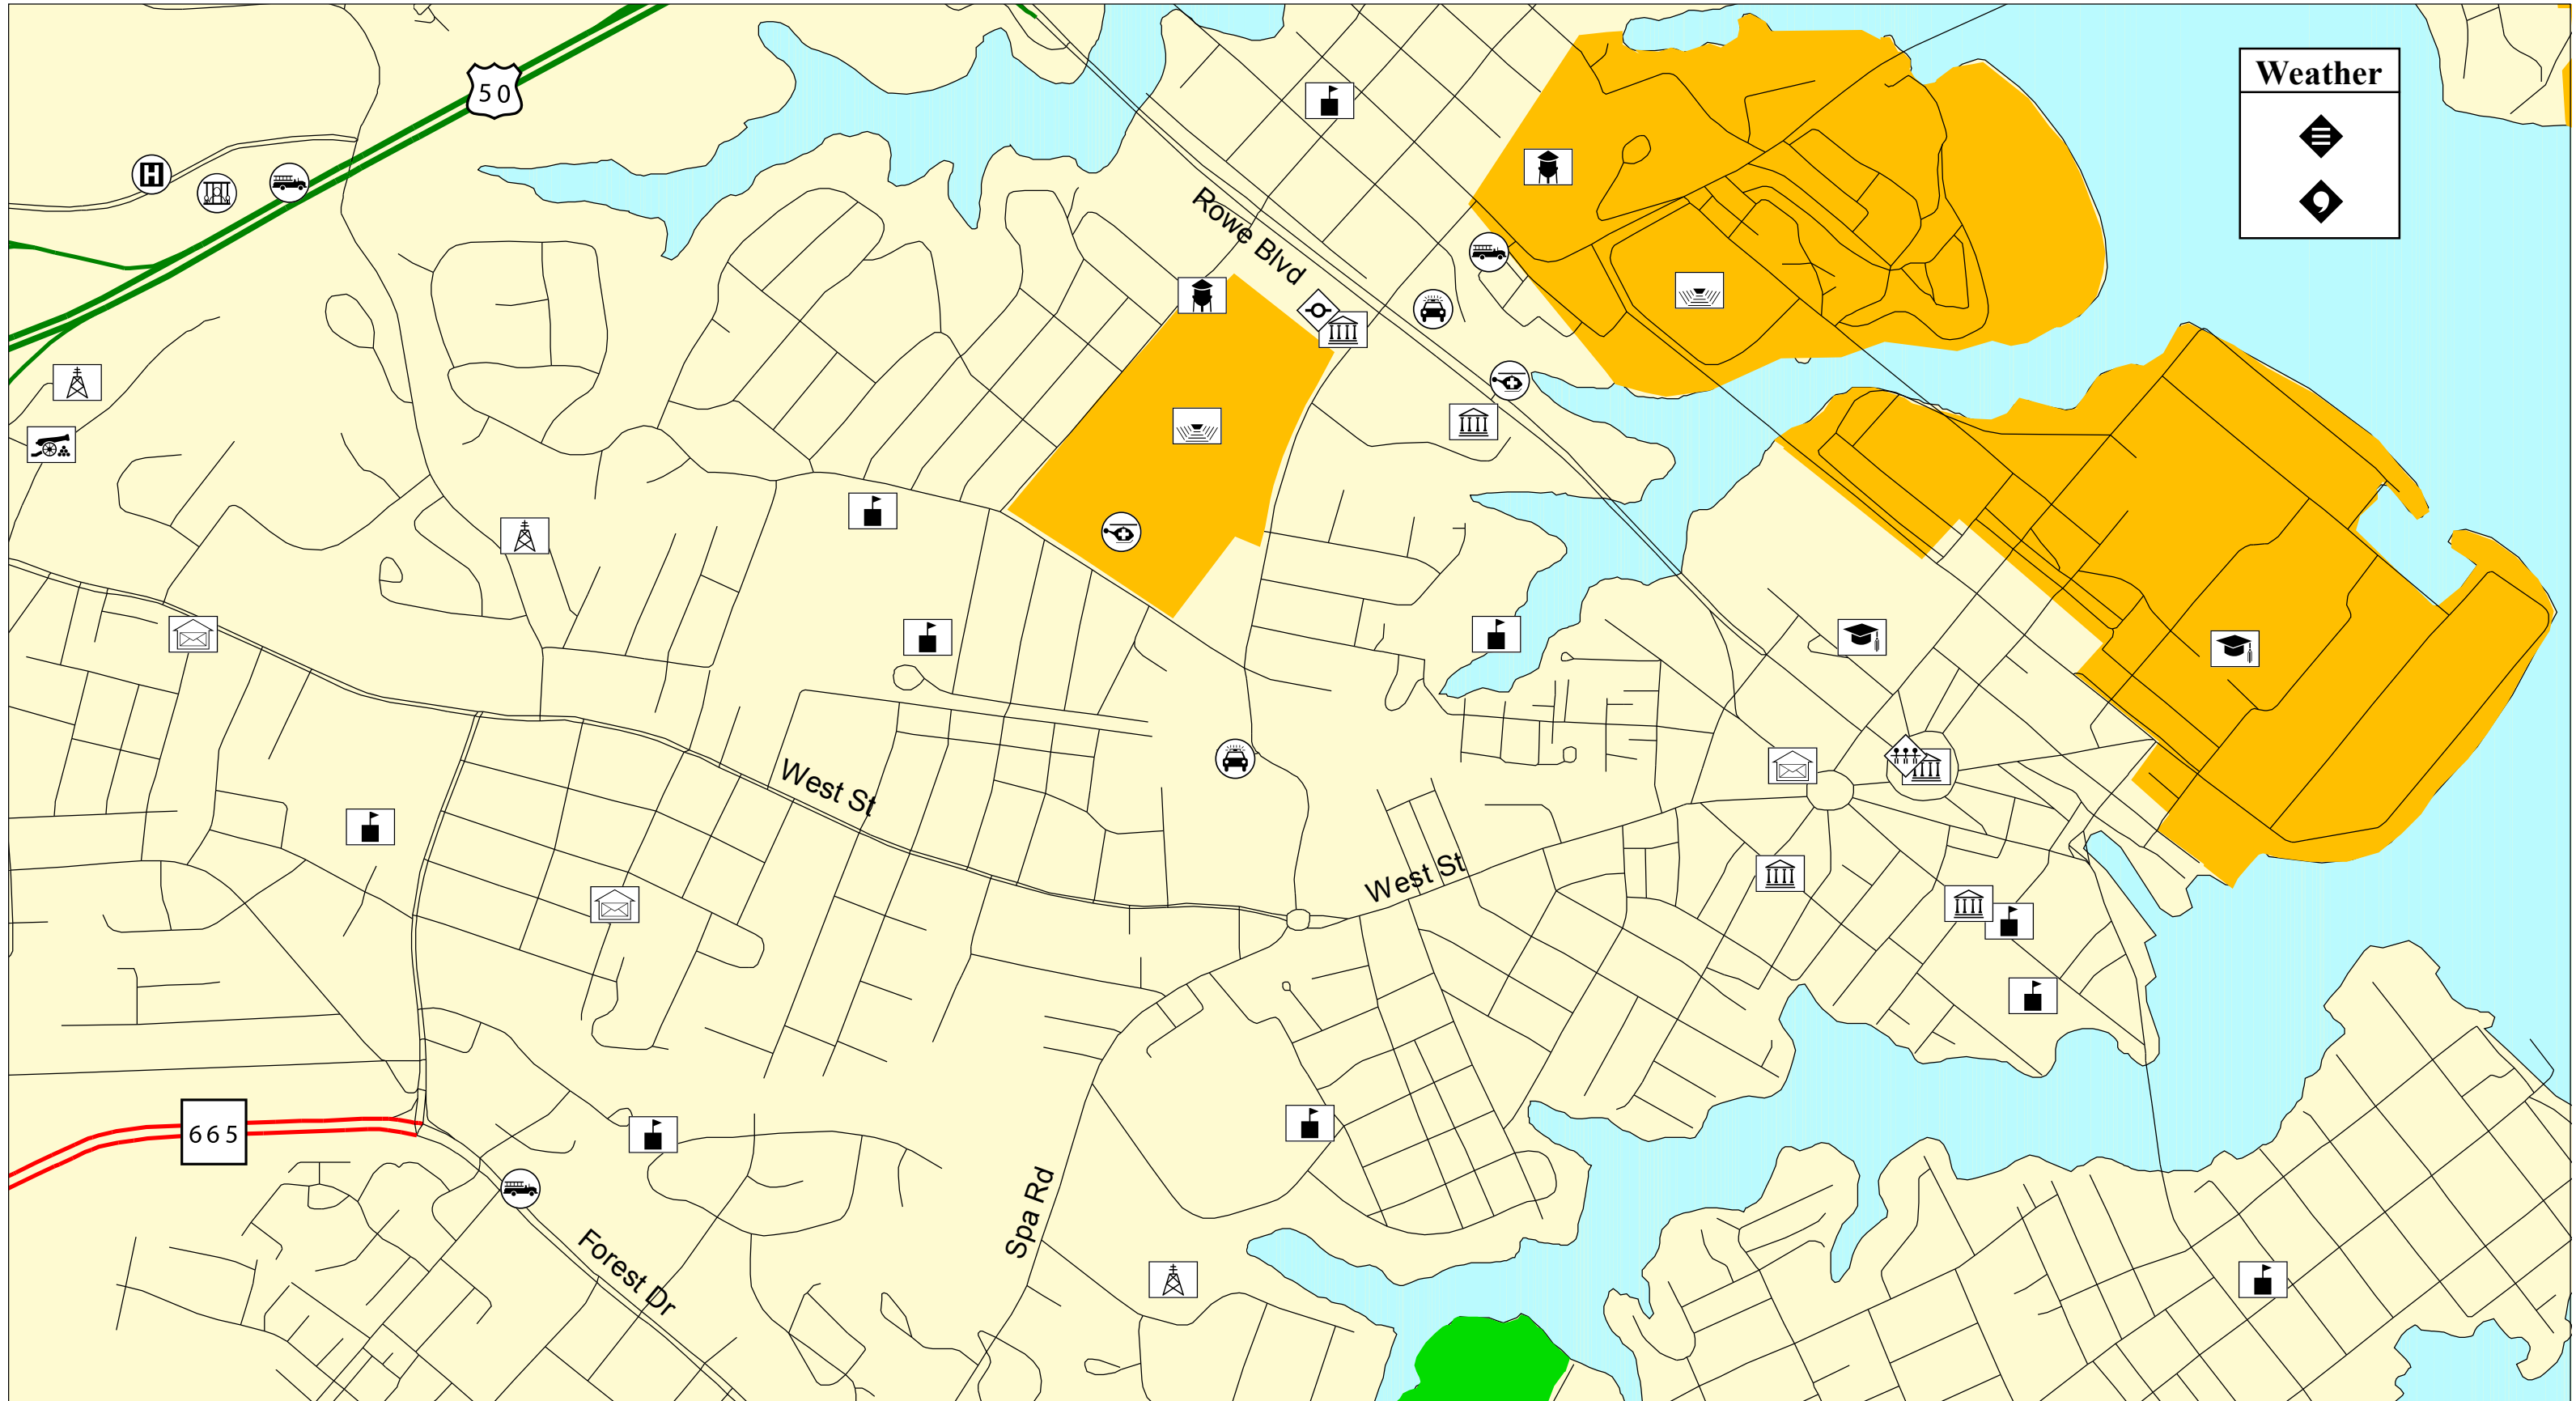

Symbology for Emergency Management Maps - Annapolis Area

Weather

- ◆
- ◆

1000 0 1000 2000 Feet

1:12,000 1 Inch = 1,000 Feet