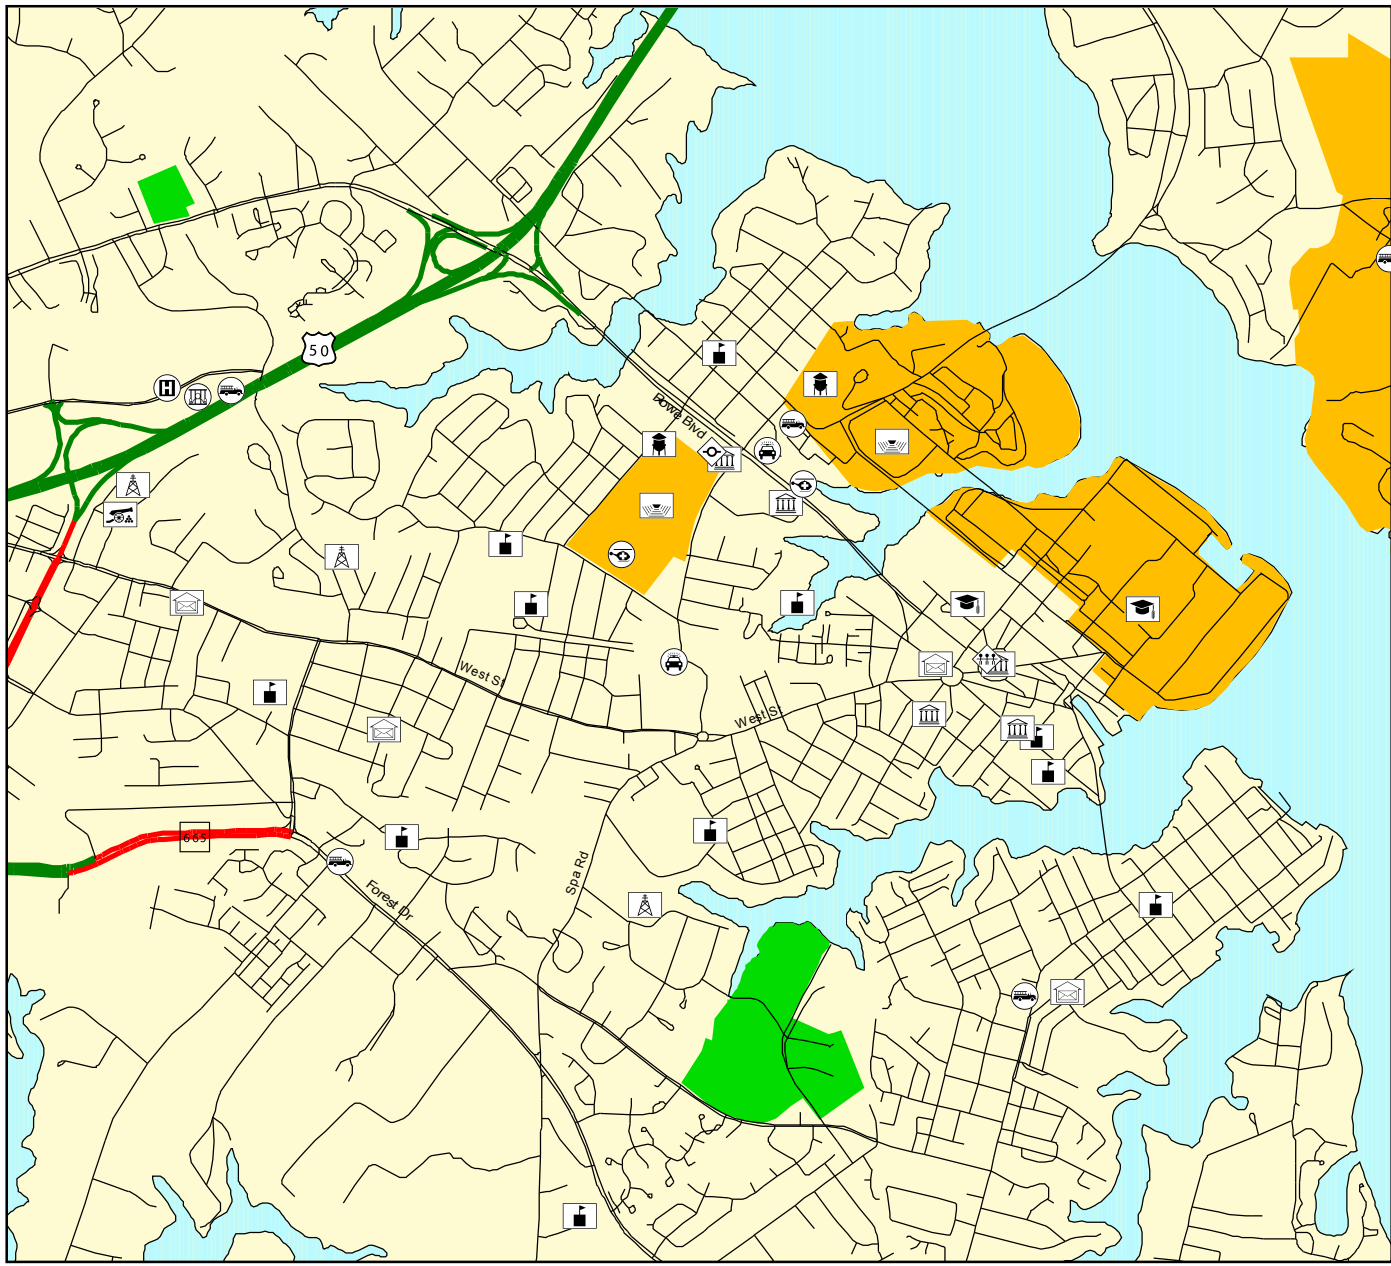

# Symbology for Emergency Management Maps

## Annapolis Area

<b>Weather</b>

1: 31,680  
1 Inch = 1/2 Mile